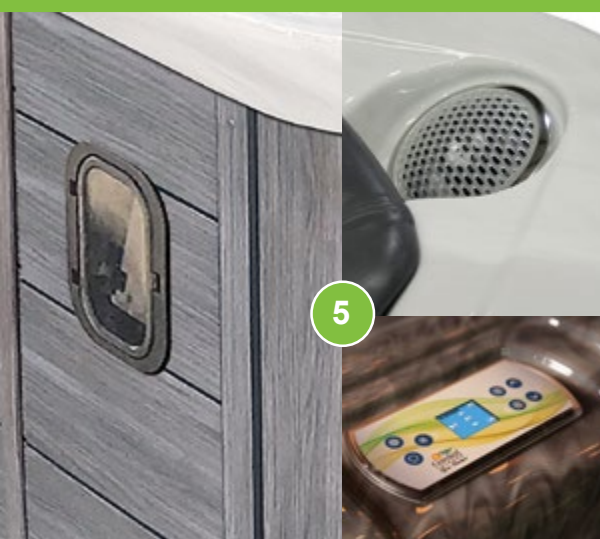

Stereo model shown in Sterling Silver

GL863L

gardenleisurespas.com

Garden
LEISURE
Spa Series